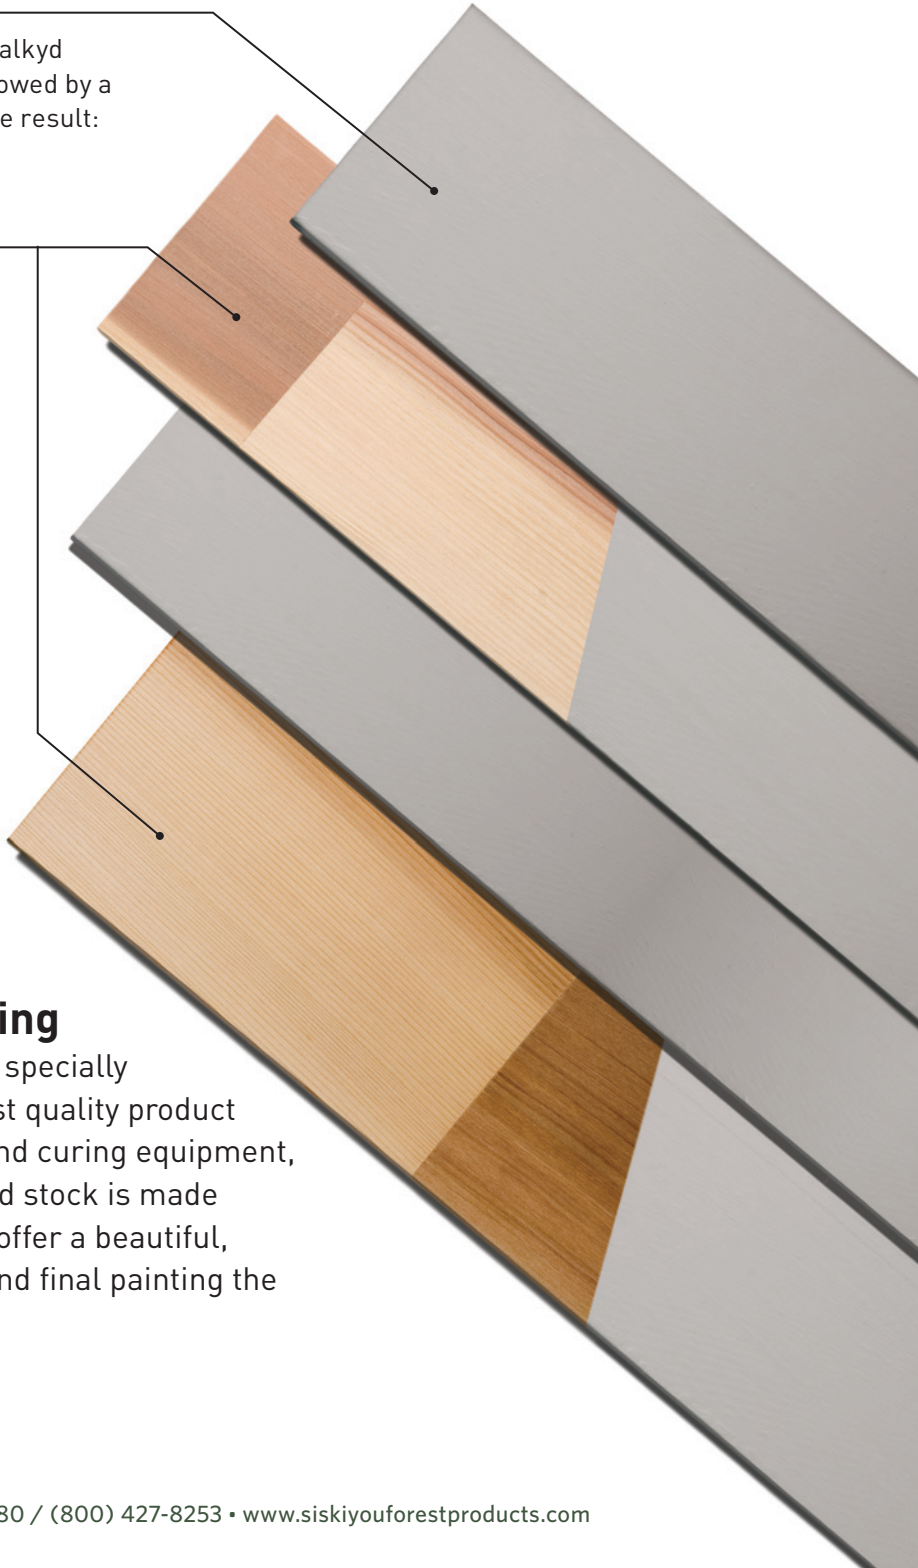

SISKIYOU FOREST PRODUCTS
RESERVE
PREMIUM WOOD TRIM

Two Coat Exterior Prime

Our two-coat process starts with an alkyd sealer to block tannin migration, followed by a high-performance acrylic primer. The result: **RESERVE** quality, inside and out.

Superior Wood

All **RESERVE** products have been specifically formulated to be the ultimate in siding, fascia and trim. Being made of quality, clear, finger-jointed Western Red Cedar or Redwood, these products are naturally designed for exterior use—both species are ideal for enduring extreme weather.

Surfacing + Sizes + Lengths

RESERVE products come in a wide range of sizes, lengths and finishes. Whether the project calls for S1S2E or S4S, we offer lengths ranging from 16' to 20'. Pattern stock is also available.

1x4 – 1x12

5/4x4 – 5/4x12

2x4 – 2x12

The Finest Stock, The Best Coating

Our Siskiyou Forest Products **RESERVE** line is specially manufactured and treated to create the highest quality product available. Using state-of-the-art application and curing equipment, our premium Western Red Cedar and Redwood stock is made to last for many generations. We are proud to offer a beautiful, durable product that is ready for installation and final painting the moment it reaches the craftsmen.